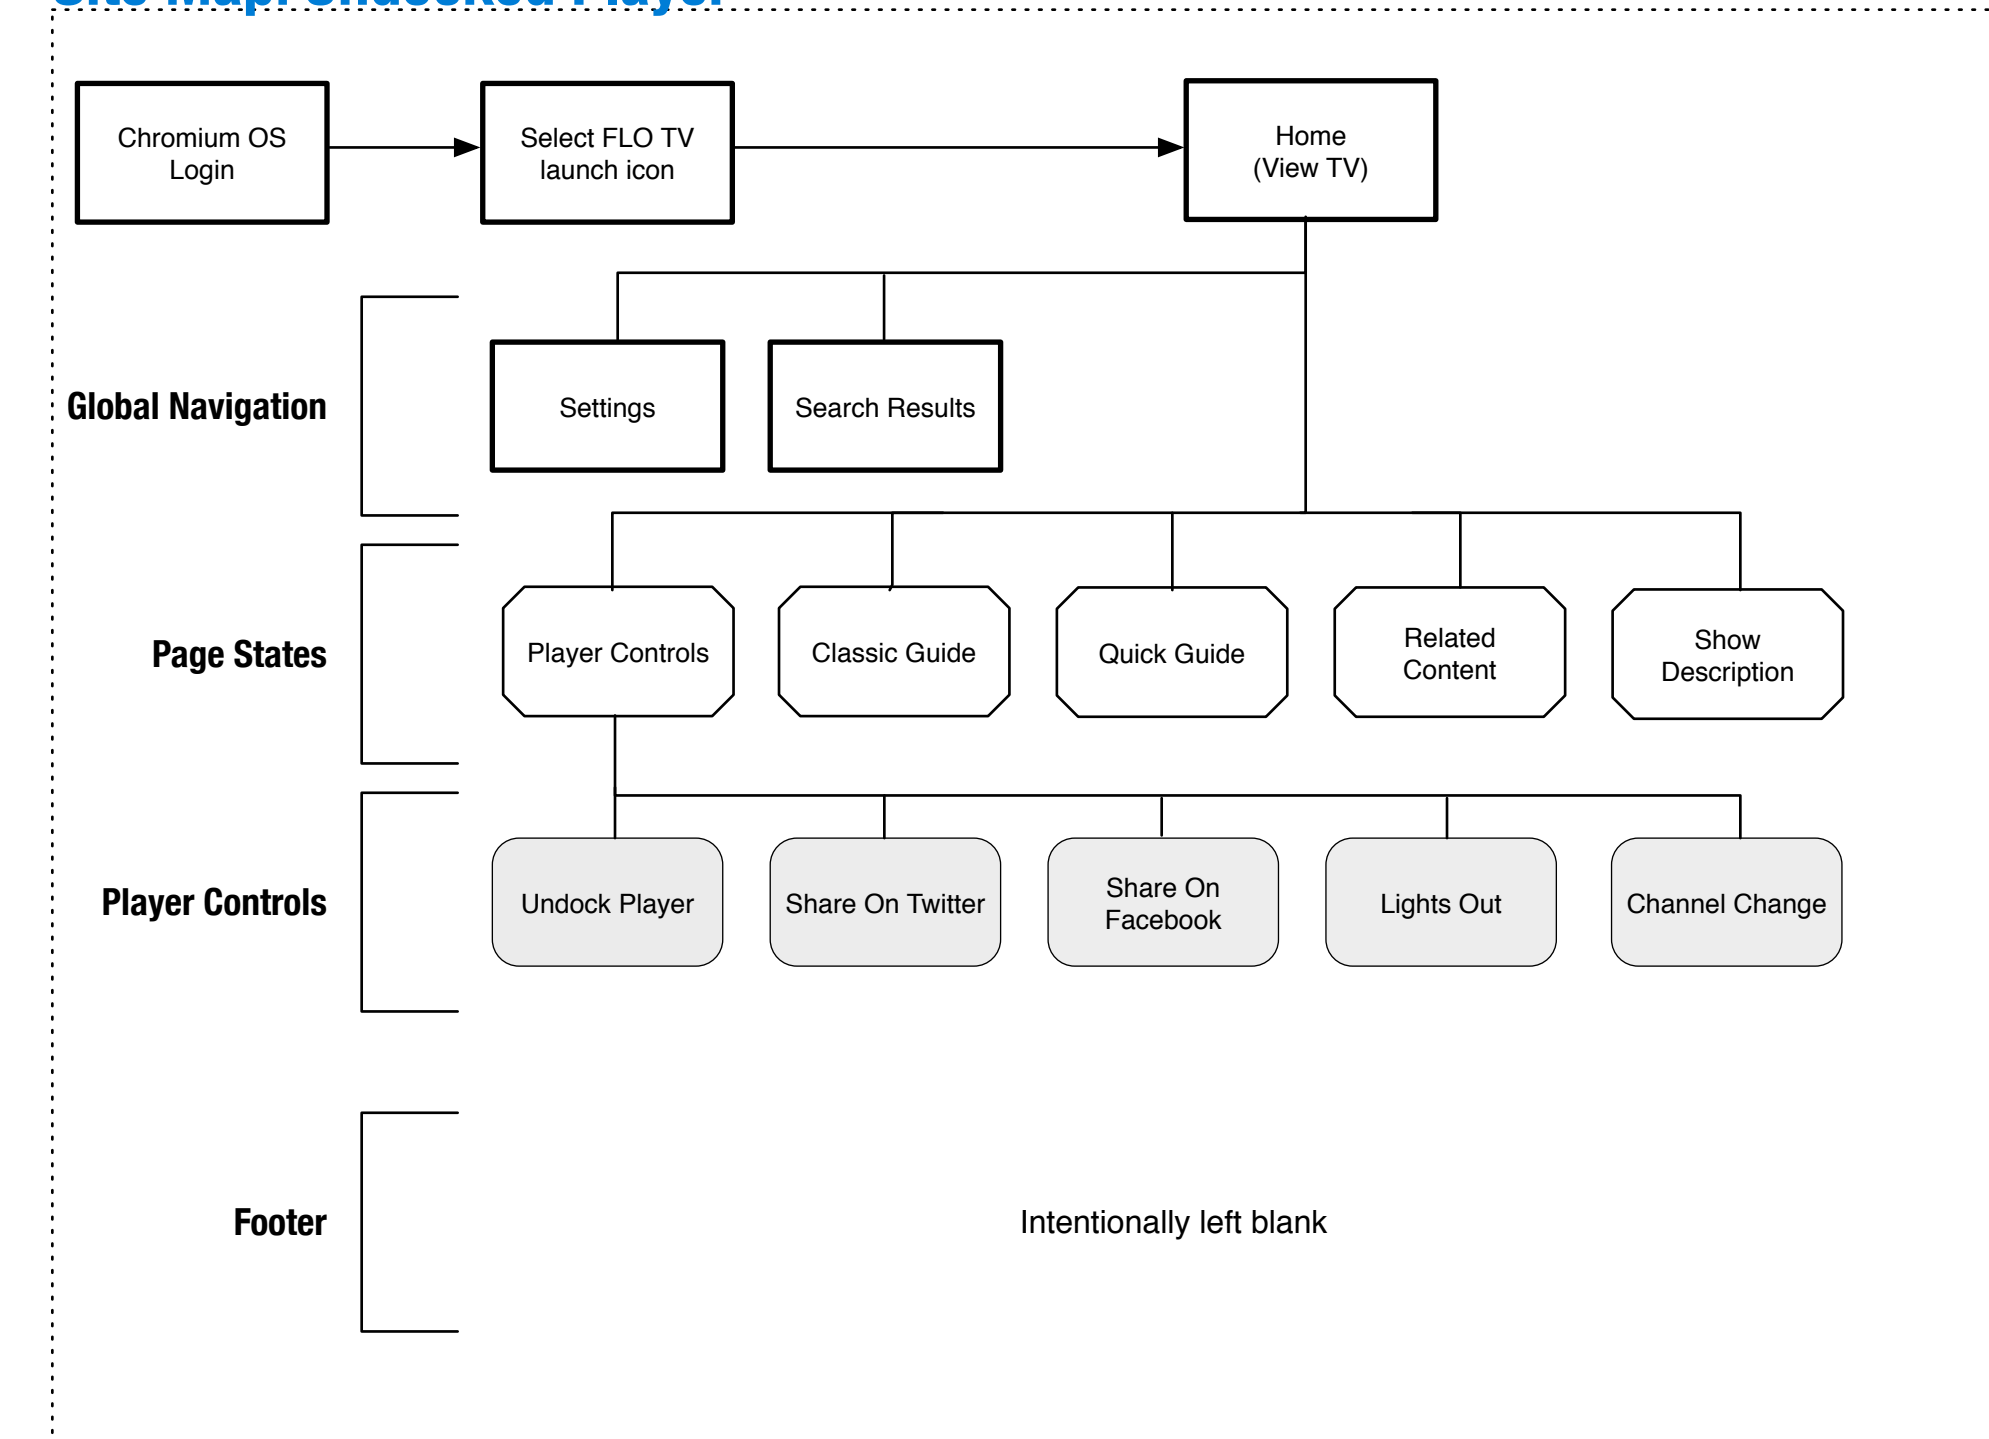

Site Map: Undocked Player