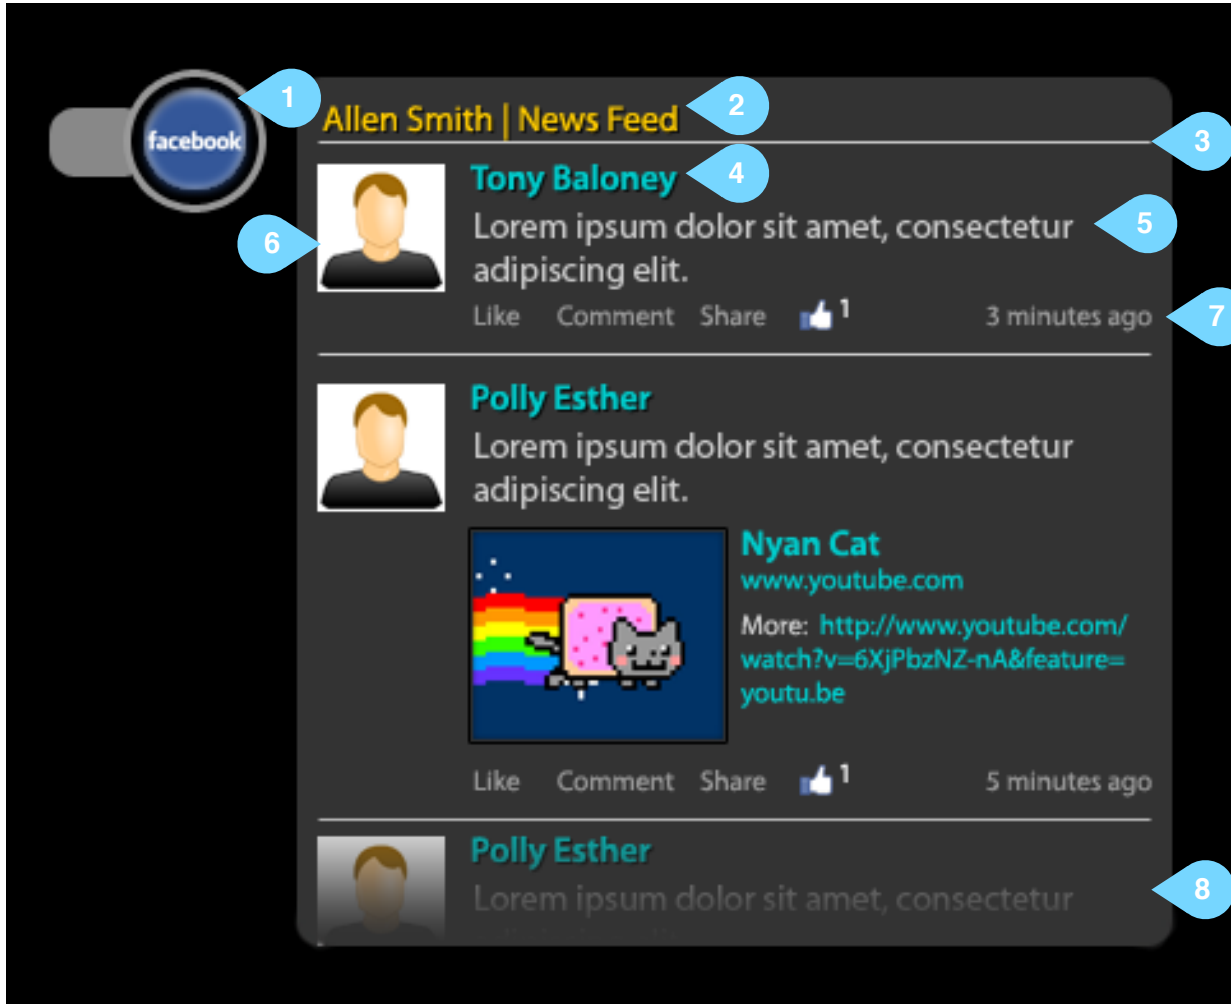

**Tabletop Interaction Lab**

**S.M.A.R.T.T.**  
**Style Guide**

Thu Dec 01 2011

Allen Smith  
Christian Klinton

- 1 BBC News Icon & TUI. 40x40px.
- 2 News title. 14px Myriad Pro. #ffcc00. 1px black drop shadow.
- 3 Date. 11px Myriad Pro. #999999.
- 4 14px Myriad Pro. #ffffff.
- 5 Horizontal divider. 1px. #ffffff.
- 6 Fade to indicate scrolling.

- 1 Twitter Icon & TUI. 40x40px.
- 2 Twitter username. 14px Myriad Pro. #ffcc00. 1px black drop shadow.
- 3 Horizontal divider. 1px. #ffffff.
- 4 14px Myriad Pro Bold. #00cccc
- 5 Timestamp. 11px Myriad Pro. #999999.
- 6 User photo.
- 7 Fade to indicate scrolling.

- 1 TUI remains in place.
- 2 As the user moves their finger up from the content, the simulated Settings menu is displayed. The display animates opening in a manner synched with finger movement, with alpha blending (menu fades in as opened, and fades out when closed).