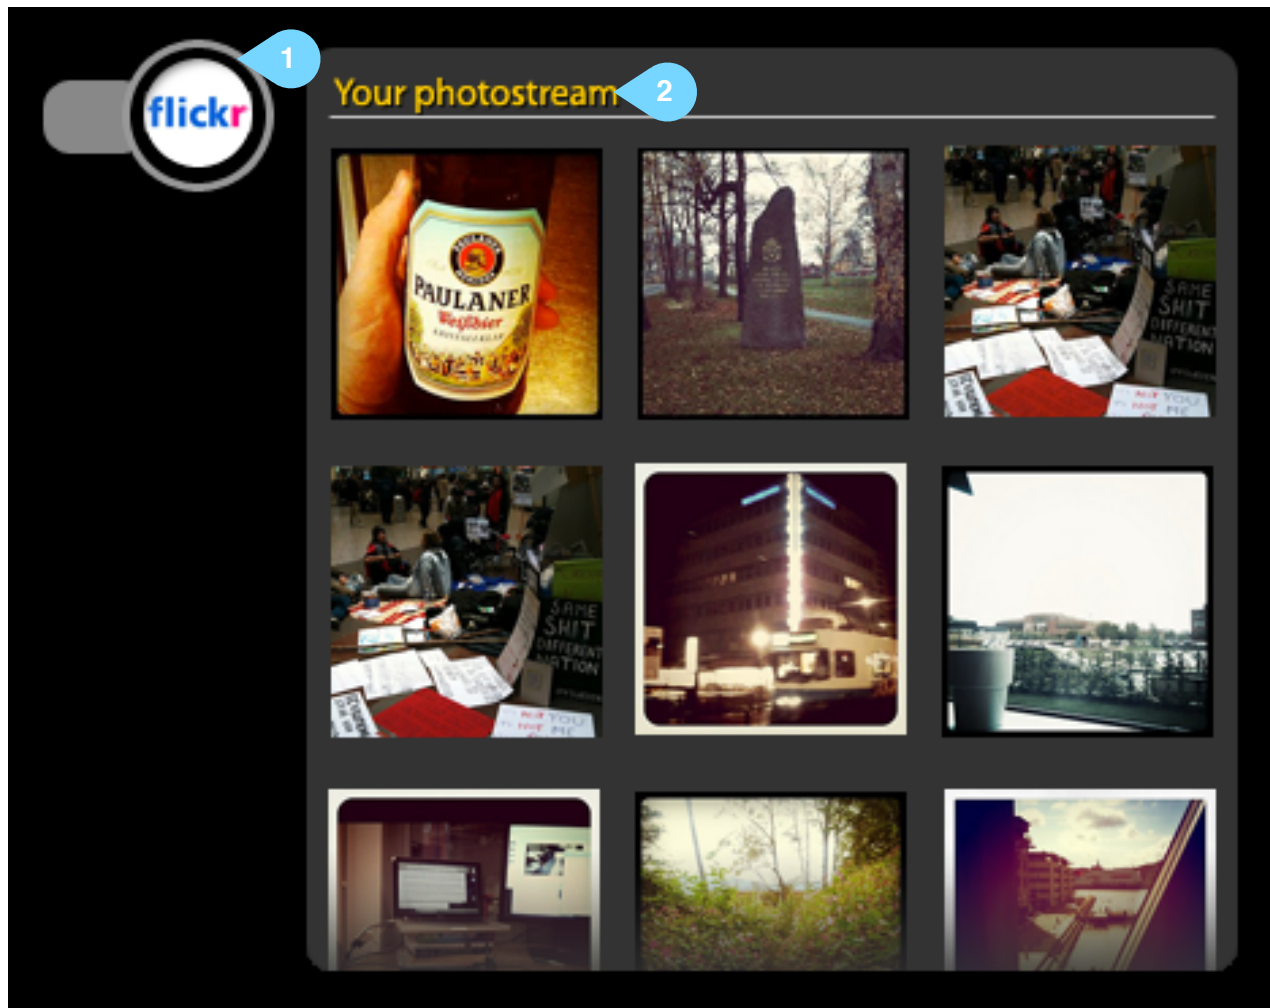

**Tabletop Interaction Lab**

**S.M.A.R.T.T.**  
**Style Guide**

Thu Dec 01 2011

Allen Smith  
Christian Klinton

- 1 BBC News Icon & TUI. 40x40px.
- 2 News title. 14px Myriad Pro. #ffcc00. 1px black drop shadow.
- 3 Date. 11px Myriad Pro. #999999.
- 4 14px Myriad Pro. #ffffff.
- 5 Horizontal divider. 1px. #ffffff.
- 6 Fade to indicate scrolling.

- 1 Twitter Icon & TUI. 40x40px.
- 2 Twitter username. 14px Myriad Pro. #ffcc00. 1px black drop shadow.
- 3 Horizontal divider. 1px. #ffffff.
- 4 14px Myriad Pro Bold. #00cccc
- 5 Timestamp. 11px Myriad Pro. #999999.
- 6 User photo.
- 7 Fade to indicate scrolling.

- 1 YouTube Icon & TUI. 40x40px.
- 2 Movie with player controls.

- 1 Flickr Icon & TUI. 40x40px.
- 2 "Your photostream" 14px Myriad Pro. #ffcc00. 1px black drop shadow.
- 3 Photo. 100x100px. User can grab a photo and pull it out onto the Surface where it can be enlarged, re-oriented, etc. (without a TUI).

- 1 TUI remains in place.
- 2 As the user moves their finger up from the content, the simulated Settings menu is displayed. The display animates opening in a manner synched with finger movement, with alpha blending (menu fades in as opened, and fades out when closed).