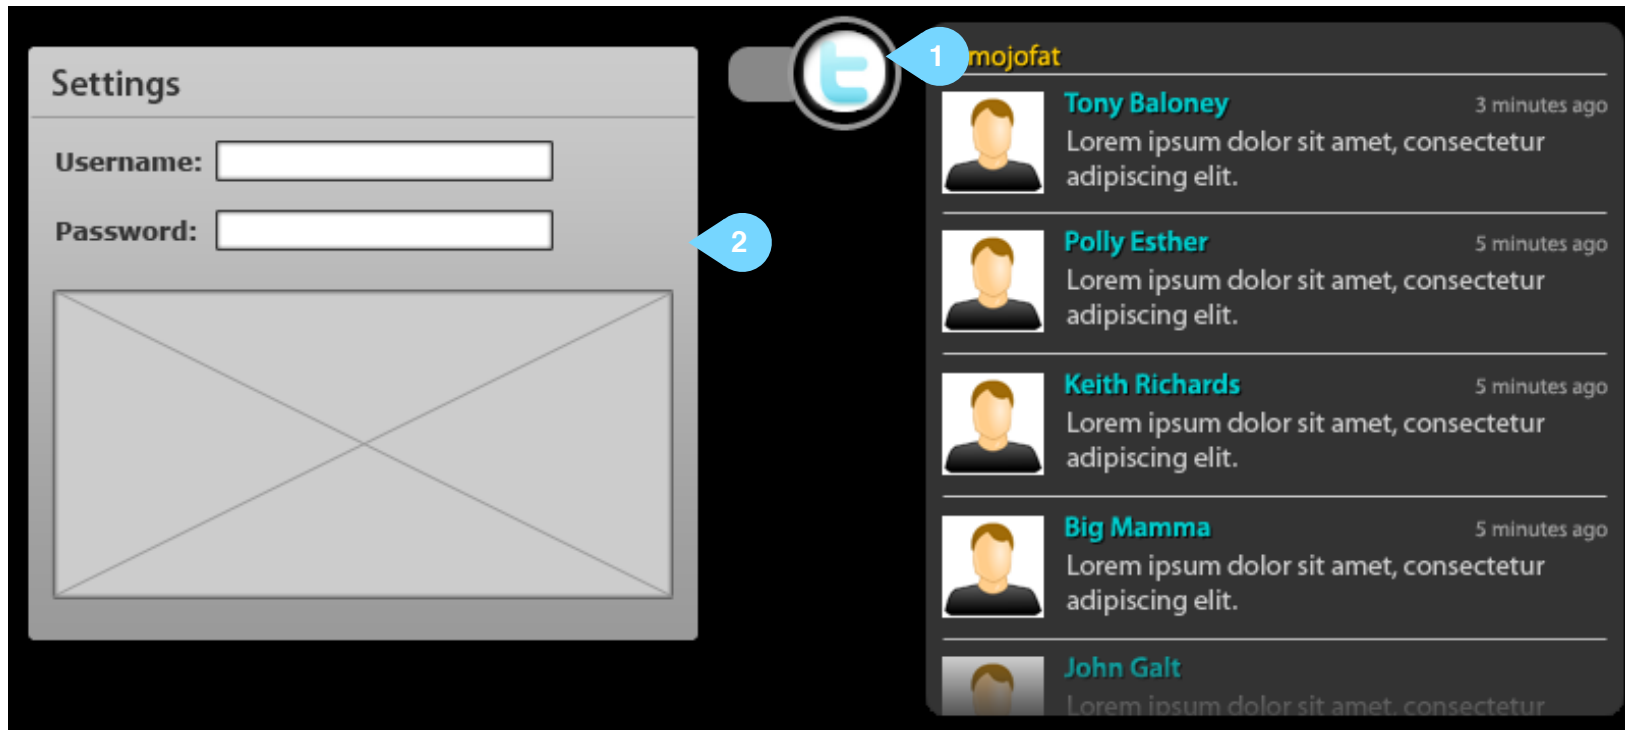

- 1 TUI remains in place.
- 2 As the user moves their finger up from the content, the simulated Settings menu is displayed. The display animates opening in a manner synched with finger movement, with alpha blending (menu fades in as opened, and fades out when closed).